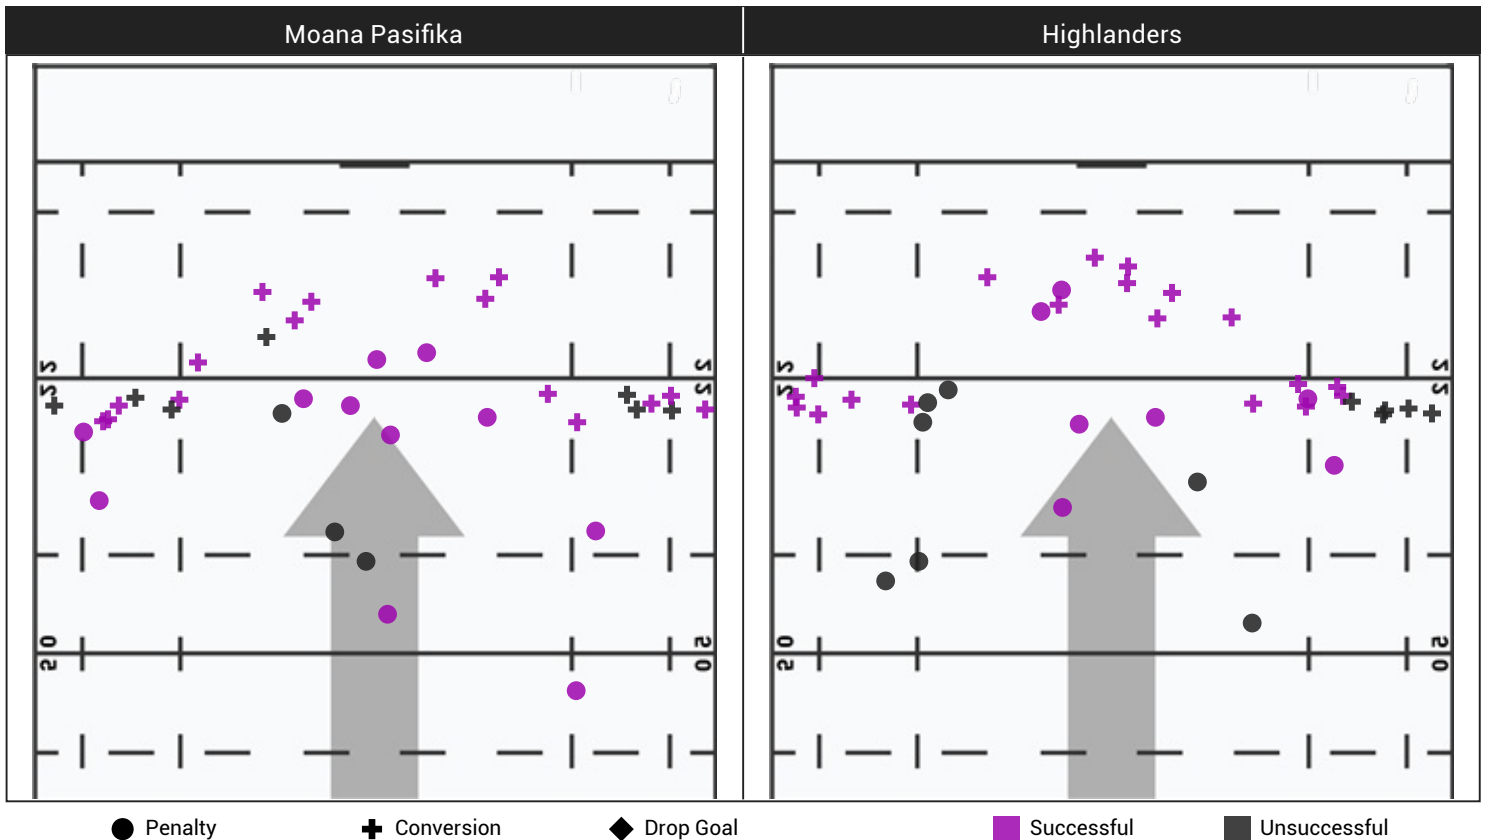

Ranking - Best to Worst

All stats are on a per match basis (unless stated otherwise)

Rankings - Kicks at Goal

Super Rugby Pacific - 2024

Team	Pen Goal	Rank	Conversions	Rank	Goal Kicking %	Rank	Drop Goal (Total)	Rank
ACT Brumbies	1.6	2	2.7	6	82.6%	3	0	3
Blues	0.9	8	3.3	3	64.4%	11	0	3
Chiefs	1.6	2	3.9	2	84.5%	2	0	3
Crusaders	1.2	5	1.8	10	64.3%	12	0	3
Fijian Drua	1.4	4	2.3	8	73.9%	5	1	1
Highlanders	0.8	9	2.1	9	68.4%	10	0	3
Hurricanes	0.6	10	4.1	1	79.2%	4	0	3
Melbourne Rebels	0.4	12	2.8	5	70.7%	8	0	3
Moana Pasifika	1.2	5	1.8	10	73.0%	7	0	3
NSW Waratahs	1.9	1	2.4	7	86.7%	1	1	1
Queensland Reds	0.6	10	3.1	4	73.3%	6	0	3
Western Force	1.2	5	1.8	10	69.2%	9	0	3

All stats are on a per match basis (unless stated otherwise)

Appearance Data - Moana Pasifika

Super Rugby Pacific - 2024

Player	Starts	Sub Appearances	Minutes Played	Points	Tries
Abraham Pole	7	2	466	5	1
Aisea Halo	0	3	63	0	0
Alamanda Motuga	1	0	23	0	0
Allan Craig	7	1	524	5	1
Anzelo Tuitavuki	1	1	68	0	0
Christian Leali'ifano	3	4	283	16	0
D'Angelo Leuila	1	2	108	0	0
Danny Toala	8	0	600	0	0
Donald Brighthouse	1	2	88	0	0
Ere Enari	8	0	480	0	0
Fine Inisi	4	1	333	0	0
Henry Taefu	5	0	320	10	2
Irie Papuni	3	3	205	0	0
Jacob Norris	7	1	611	5	1
James Lay	1	0	55	0	0
Jonathan Taumateine	0	1	36	0	0
Julian Savea	8	0	555	10	2
Kyren Taumoeofolau	3	3	269	10	2
Lotu Inisi	6	1	461	10	2
Melani Matavao	1	5	140	5	1
Michael Curry	1	1	106	0	0
Miracle Faiilagi	1	3	157	5	1
Neria Fomai	0	1	21	0	0
Nigel Ah Wong	6	1	468	5	1
Niko Jones	1	0	80	0	0
Ola Taelangi	1	6	212	0	0
Otumaka Mausia	0	1	25	2	0
Pepesana Patafilo	4	1	356	5	1
Sama Malolo	5	2	294	10	2
Samiuela Moli	4	5	391	5	1
Samuel Slade	1	0	80	0	0
Sateki Latu	0	6	137	0	0
Sekope Kepu	2	6	237	5	1
Semisi Paea	1	2	95	0	0
Sione Havili Talitui	7	0	525	10	2
Sione Mafileo	7	1	436	5	1
Suetena Asomua	0	1	21	0	0
Thomas Maka	0	2	34	0	0
Tom Savage	8	0	484	0	0
Viliami Fine	5	0	390	0	0
William Havili	6	3	503	52	1