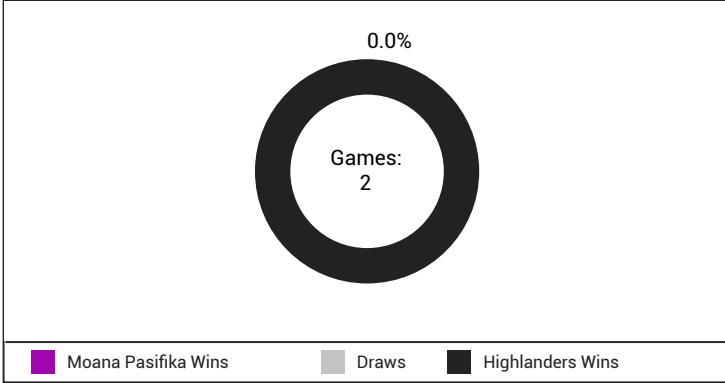

Head To Head

Super Rugby Pacific

	Games	Moana Pasifika Wins	Draws	Highlanders Wins
Overall:	2	0	0	2
Moana Pasifika at Home:	1	0	0	1
Highlanders at Home:	1	0	0	1

Last 10 Meetings

Season	Date	Home Team	Score	Away Team	Ground	Winner
2023	31-Mar-23	Moana Pasifika	17-45	Highlanders	Mt Smart Stadium	Highlanders
2022	8-Apr-22	Highlanders	37-17	Moana Pasifika	Forsyth Barr Stadium	Highlanders