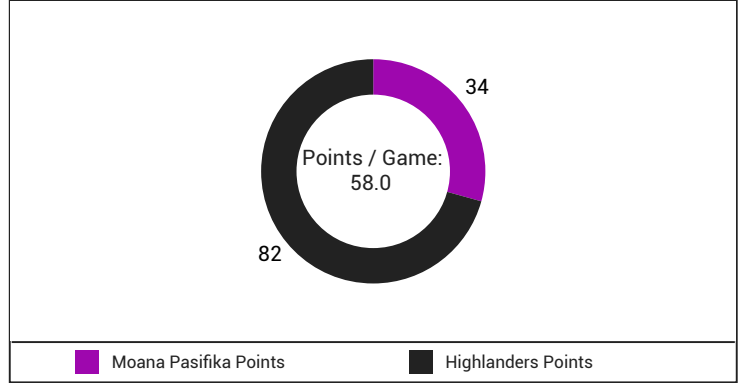

Head To Head

Super Rugby Pacific

	Games	Moana Pasifika Wins	Draws	Highlanders Wins
Overall:	2	0	0	2
Moana Pasifika at Home:	1	0	0	1
Highlanders at Home:	1	0	0	1

Last 10 Meetings

Season	Date	Home Team	Score	Away Team	Ground	Winner
2023	31-Mar-23	Moana Pasifika	17-45	Highlanders	Mt Smart Stadium	Highlanders
2022	8-Apr-22	Highlanders	37-17	Moana Pasifika	Forsyth Barr Stadium	Highlanders