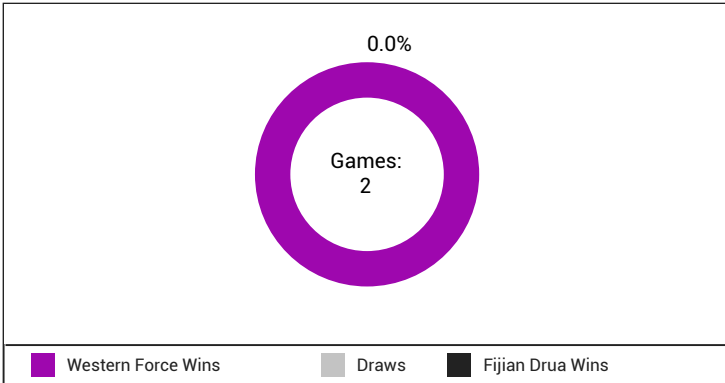

Head To Head

Super Rugby Pacific

	Games	Western Force Wins	Draws	Fijian Drua Wins
Overall:	2	2	0	0
Western Force at Home:	1	1	0	0
Fijian Drua at Home:	1	1	0	0

Last 10 Meetings

Season	Date	Home Team	Score	Away Team	Ground	Winner
2023	12-May-23	Western Force	34-14	Fijian Drua	HBF Park	Western Force
2022	19-Mar-22	Fijian Drua	18-20	Western Force	Leichhardt Oval	Western Force