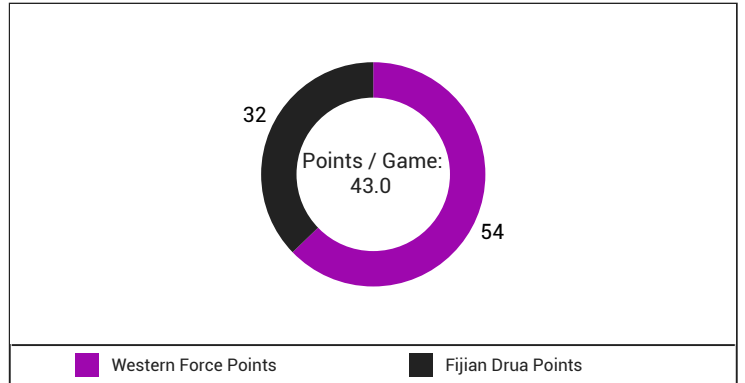

Head To Head

Super Rugby Pacific

	Games	Western Force Wins	Draws	Fijian Drua Wins
Overall:	2	2	0	0
Western Force at Home:	1	1	0	0
Fijian Drua at Home:	1	1	0	0

Last 10 Meetings

Season	Date	Home Team	Score	Away Team	Ground	Winner
2023	12-May-23	Western Force	34-14	Fijian Drua	HBF Park	Western Force
2022	19-Mar-22	Fijian Drua	18-20	Western Force	Leichhardt Oval	Western Force