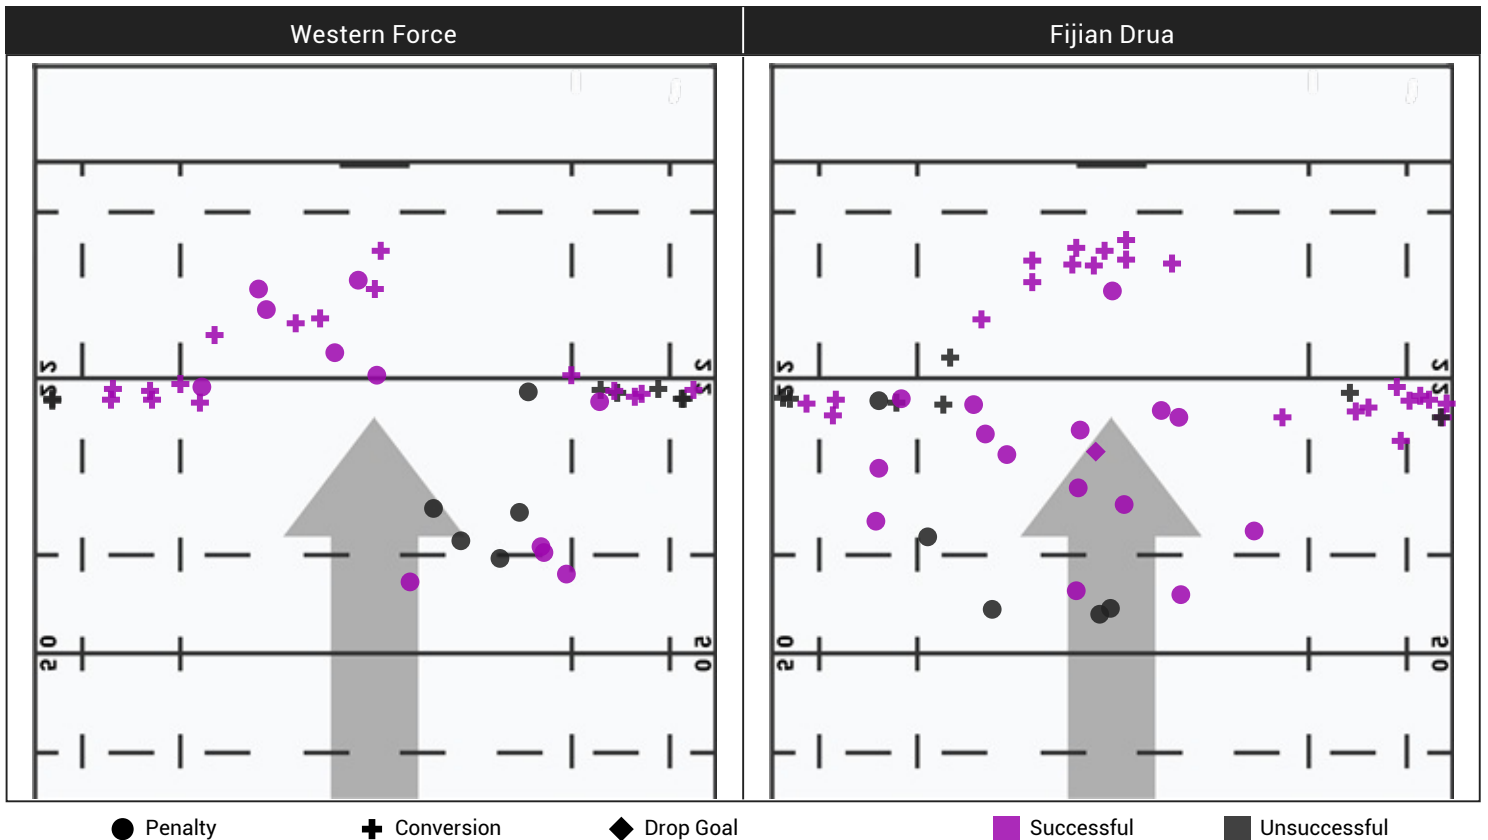

Rankings - Kicks at Goal

Super Rugby Pacific - 2024

Team	Pen Goal	Rank	Conversions	Rank	Goal Kicking %	Rank	Drop Goal (Total)	Rank
ACT Brumbies	1.4	4	2.8	5	84.0%	2	0	3
Blues	0.8	9	3.4	3	64.6%	12	0	3
Chiefs	1.5	2	3.9	2	79.4%	3	0	3
Crusaders	1.1	6	2.0	10	66.0%	11	0	3
Fijian Drua	1.5	2	2.3	7	76.0%	4	1	1
Highlanders	1.0	8	2.1	9	70.5%	8	0	3
Hurricanes	0.5	11	4.0	1	75.0%	5	0	3
Melbourne Rebels	0.6	10	2.5	6	70.5%	8	0	3
Moana Pasifika	1.2	5	1.8	11	75.0%	5	0	3
NSW Waratahs	1.7	1	2.3	7	85.1%	1	1	1
Queensland Reds	0.5	11	3.2	4	74.0%	7	0	3
Western Force	1.1	6	1.6	12	69.2%	10	0	3

All stats are on a per match basis (unless stated otherwise)